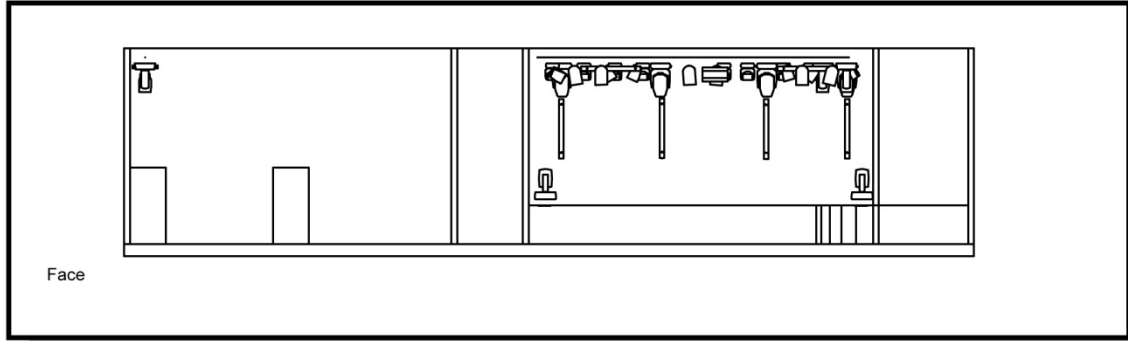

Instrument Count (All Layers)

Version: _____ Designer: _____
Show: _____ Assistant: _____

Type	Lens	Count	Status
Atomic 3000		1	HUNG
Mac 250	Standard	2	HUNG
Krypton			
Oxo		8	HUNG
MiniBeam			
RGBW IR			
PAR 56		6	HUNG
Robin 100		10	HUNG
LEDBeam			
Robin Pointe Spot		4	HUNG
Rush M-3		4	HUNG
Sunstrip		6	HUNG
Active Dmx